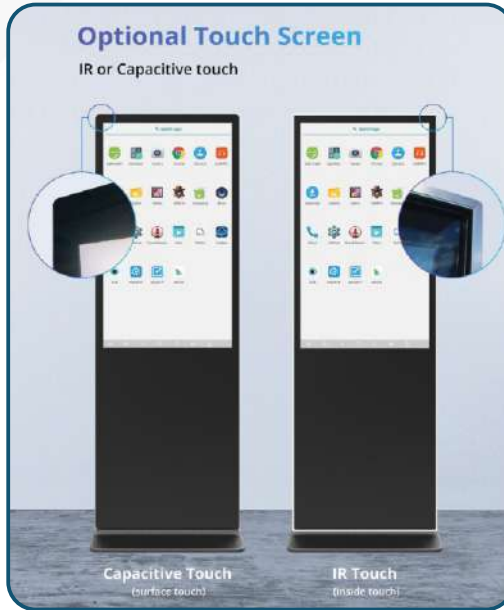

Floor Standing Digital Signage

Optional Movable
Wheels

Optional Touch Screen
IR or Capacitive touch

Capacitive Touch
(surface touch)

IR Touch
(inside touch)

- * Resolution : 1920x1080 (2k FHD)
- * Memory/storage : 2G + 16G
- * Brightness defaults : 350 nits